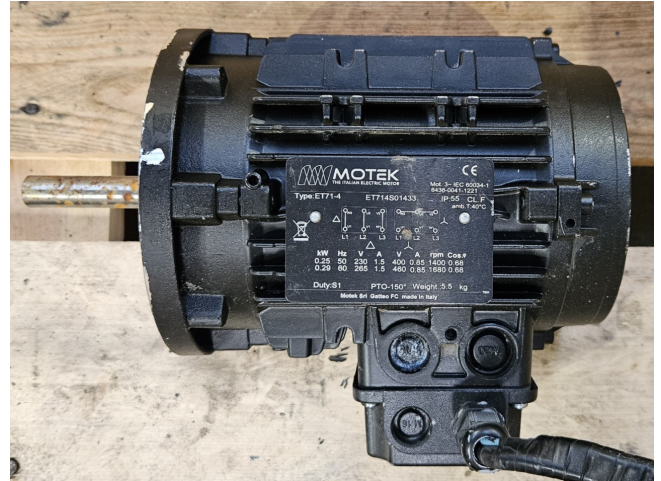

Motek ET71-4

Specifications

Brand	Motek
Type	ET71-4
Power (kW)	0,25
Speed (RPM)	1400
Size & Weight	250x180x140 mm (LxWxH)
Stock	1

Description

Used Motek ET71-4

Used Motek ET71-4 fan motor with the following specifications: 50/60 Hz - 0,25/0,29 kW - 1400/1680 RPM.